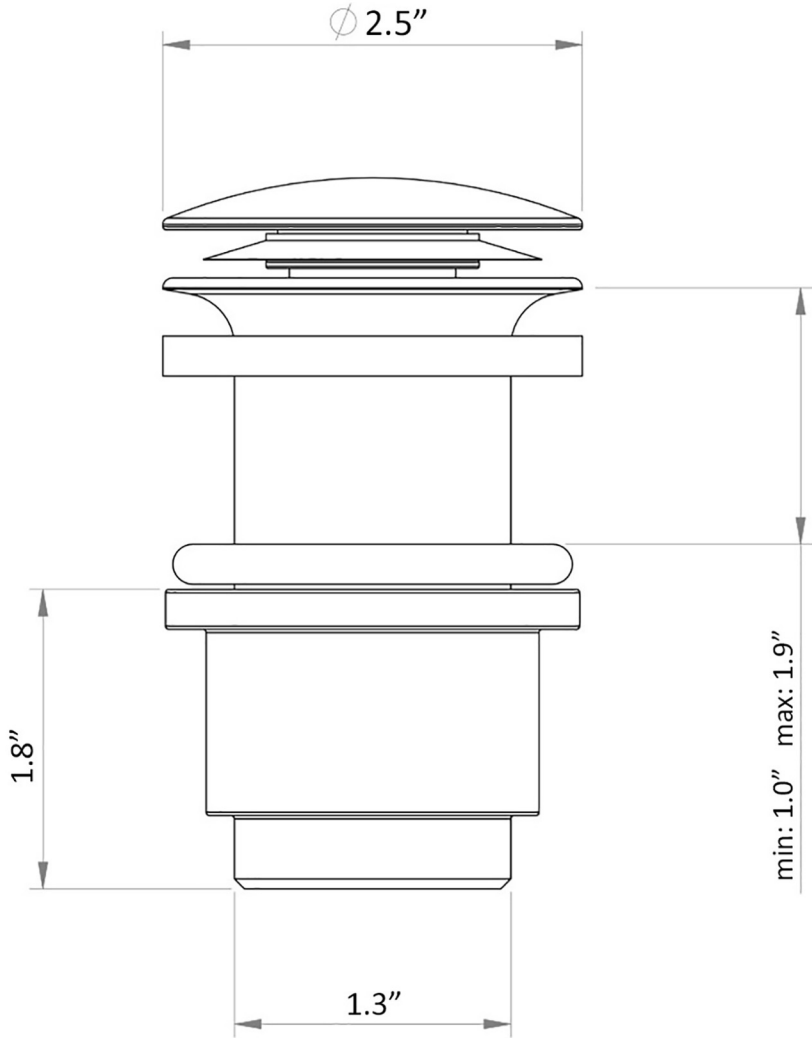

WSBC 53993

Features

- Push Waste Drain (Click Clack)
- Click Clack: It Opens And Closes With The Click Of A Finger
- Without Overflow
- Works With Sinks That Have No Overflow
- Adaptable Height: 1.2" min - 1.8" max H
- Available in 5 Finishes: Polished Chrome, Glossy White, Glossy Black, Matte White, and Matte Black
- Solid Brass Base
- Made in Italy

* WS Bath Collections reserves the right to revise dimensions or information on this sheet without notice

Collection WSBC Fittings	Model WSBC 53993	Dimensions Metric <i>1 inch = 2.54 cm</i> <i>1 inch = 25.4 mm</i>	 1051 Lea Drive - Collegeville, PA 19426 Tel. 215 513 9400 - Fax 610 831 0215 www.ws bathcollections.com - info@ws bathcollectins.com
------------------------------------	------------------------------	---	---

Product Specs Sheets

Collection
WSBC Fittings

Model |
WSBC 53993

Dimensions Metric
1 inch = 2.54 cm
1 inch = 25.4 mm

1051 Lea Drive - Collegeville, PA 19426
Tel. 215 513 9400 - Fax 610 831 0215
www.ws bathcollections.com - info@ws bathcollectins.com